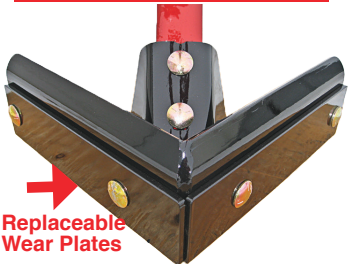

HAUKAAS

Leveling Shovels

see video www.haukaas.com

**Replaceable
Wear Plates**

306-355-2718

office@haukaas.com

Quickly turn any cultivator into a super efficient leveling machine. In hay fields and pastures set the cultivator 3/4" above the ground.

"EXPLODE" mole hills, gopher and badger mounds leaving the ground smooth and level. Saves your haying equipment without damaging your hay crop. Also spread or level manure or uneven terrain in any field.