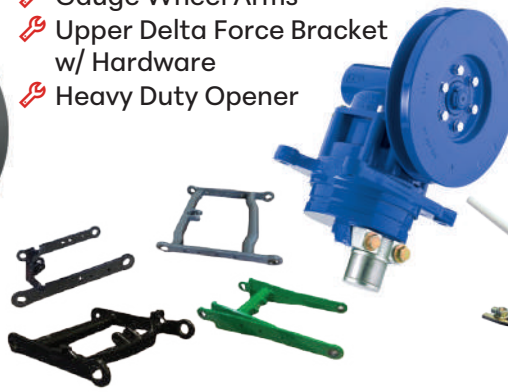

AftermarketFARM

.com

Online Agricultural Parts Store

Your Farm. Our Parts. *Built To Work.* (204) 878-9296

RUNNING GEAR:

-  Stub Axles
-  Tandem Axle Systems
-  Tridem Axle Systems
-  Quad Axle Systems
-  Pendle/Walking Beam Systems
-  Braking Axles (Hydraulic & Air)
-  Non-Braked Axles (Hydraulic & Air)
-  Steering Axles
-  Rigid Axles
-  Mechanical Suspensions
-  Hydro-Pneumatic Suspensions
-  Sensor Technology
-  Mechanical Trailer Jacks
-  Hydraulic Trailer Jacks
-  Tractor Attachment Systems

MECHANICAL TRANSMISSION SYSTEMS:

-  Complete PTO Drivelines
-  Yokes
-  Clutches
-  Extended Life Cross Kits
-  Profile Tubes
-  Replacement Safety Shielding
-  Solid Spline Shafts
-  Gears
-  Sprockets
-  Weld-A-Hubs
-  Bevel Gearboxes
-  Planetary Gearboxes
-  2 Speed Gearboxes

TILLAGE:

-  Smooth Discs
-  Notched Discs
-  Wavy Discs
-  Bolt on Sweeps
-  Knock on/off Sweeps
-  Shovels
-  Spikes
-  Tines
-  Rubber inserts for disc arm clamp

SEEDING AND PLANTING:

-  Coulter Discs
-  Spoked Gauge Wheels
-  Solid Center Gauge Wheels
-  Packer Wheels
-  Hub components
-  Complete Hub & Spindle Assemblies
-  Gauge Wheel Arms
-  Upper Delta Force Bracket w/ Hardware
-  Heavy Duty Opener