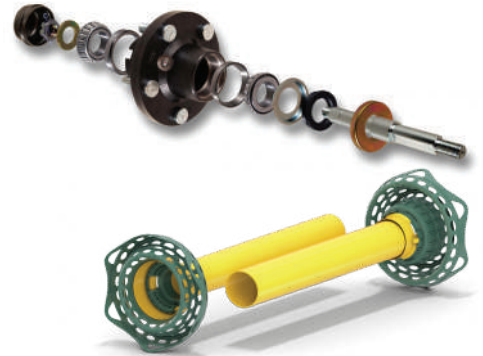

AftermarketFARM

.com

Online Agricultural Parts Store

Your Farm. Our Parts. *Built To Work.* (204) 878-9296

RUNNING GEAR:

-  Stub Axles
-  Tandem Axle Systems
-  Tridem Axle Systems
-  Quad Axle Systems
-  Pendle/Walking Beam Systems
-  Braking Axles (Hydraulic & Air)
-  Non-Braked Axles (Hydraulic & Air)
-  Steering Axles
-  Rigid Axles
-  Mechanical Suspensions
-  Hydro-Pneumatic Suspensions
-  Sensor Technology
-  Mechanical Trailer Jacks
-  Hydraulic Trailer Jacks
-  Tractor Attachment Systems

MECHANICAL TRANSMISSION SYSTEMS:

-  Complete PTO Drivelines
-  Yokes
-  Clutches
-  Extended Life Cross Kits
-  Profile Tubes
-  Replacement Safety Shielding
-  Solid Spline Shafts
-  Gears
-  Sprockets
-  Weld-A-Hubs
-  Bevel Gearboxes
-  Planetary Gearboxes
-  2 Speed Gearboxes

TILLAGE:

-  Smooth Discs
-  Notched Discs
-  Wavy Discs
-  Bolt on Sweeps
-  Knock on/off Sweeps
-  Shovels
-  Spikes
-  Tines
-  Rubber inserts for disc arm clamp

SEEDING AND PLANTING:

-  Coulter Discs
-  Spoked Gauge Wheels
-  Solid Center Gauge Wheels
-  Packer Wheels
-  Hub components
-  Complete Hub & Spindle Assemblies
-  Gauge Wheel Arms
-  Upper Delta Force Bracket w/ Hardware
-  Heavy Duty Opener